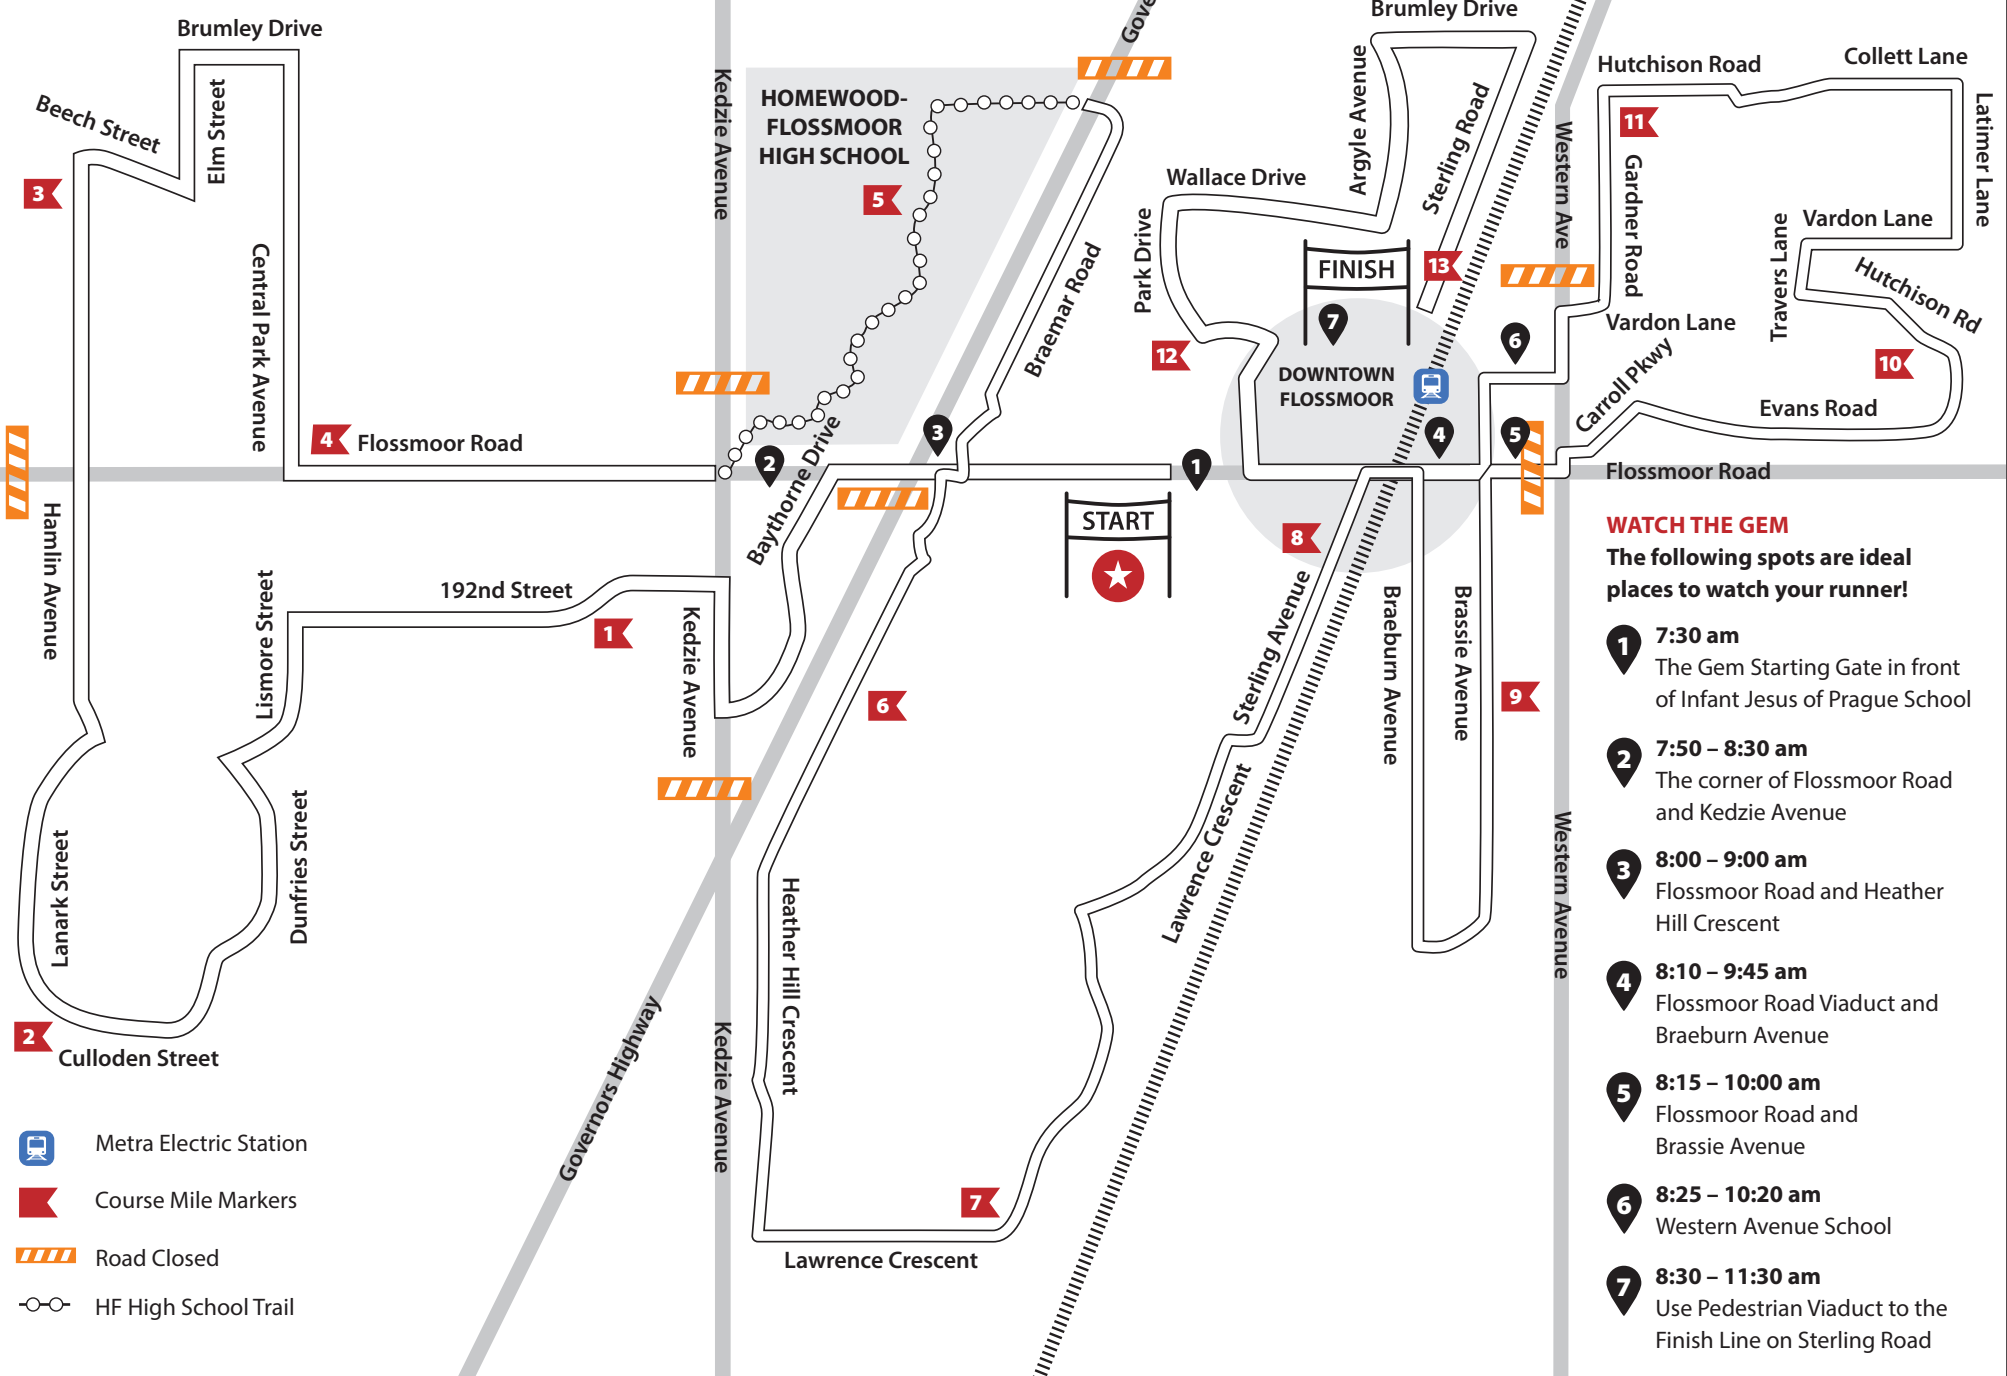

HIDDEN GEM HALF MARATHON

September 10, 2022

N The Gem Start in front of Infant Jesus of Prague School

- WATCH THE GEM**
The following spots are ideal places to watch your runner!
- 1** 7:30 am
The Gem Starting Gate in front of Infant Jesus of Prague School
 - 2** 7:50 – 8:30 am
The corner of Flossmoor Road and Kedzie Avenue
 - 3** 8:00 – 9:00 am
Flossmoor Road and Heather Hill Crescent
 - 4** 8:10 – 9:45 am
Flossmoor Road Viaduct and Braeburn Avenue
 - 5** 8:15 – 10:00 am
Flossmoor Road and Brassie Avenue
 - 6** 8:25 – 10:20 am
Western Avenue School
 - 7** 8:30 – 11:30 am
Use Pedestrian Viaduct to the Finish Line on Sterling Road

- Metra Electric Station
- Course Mile Markers
- Road Closed
- HF High School Trail